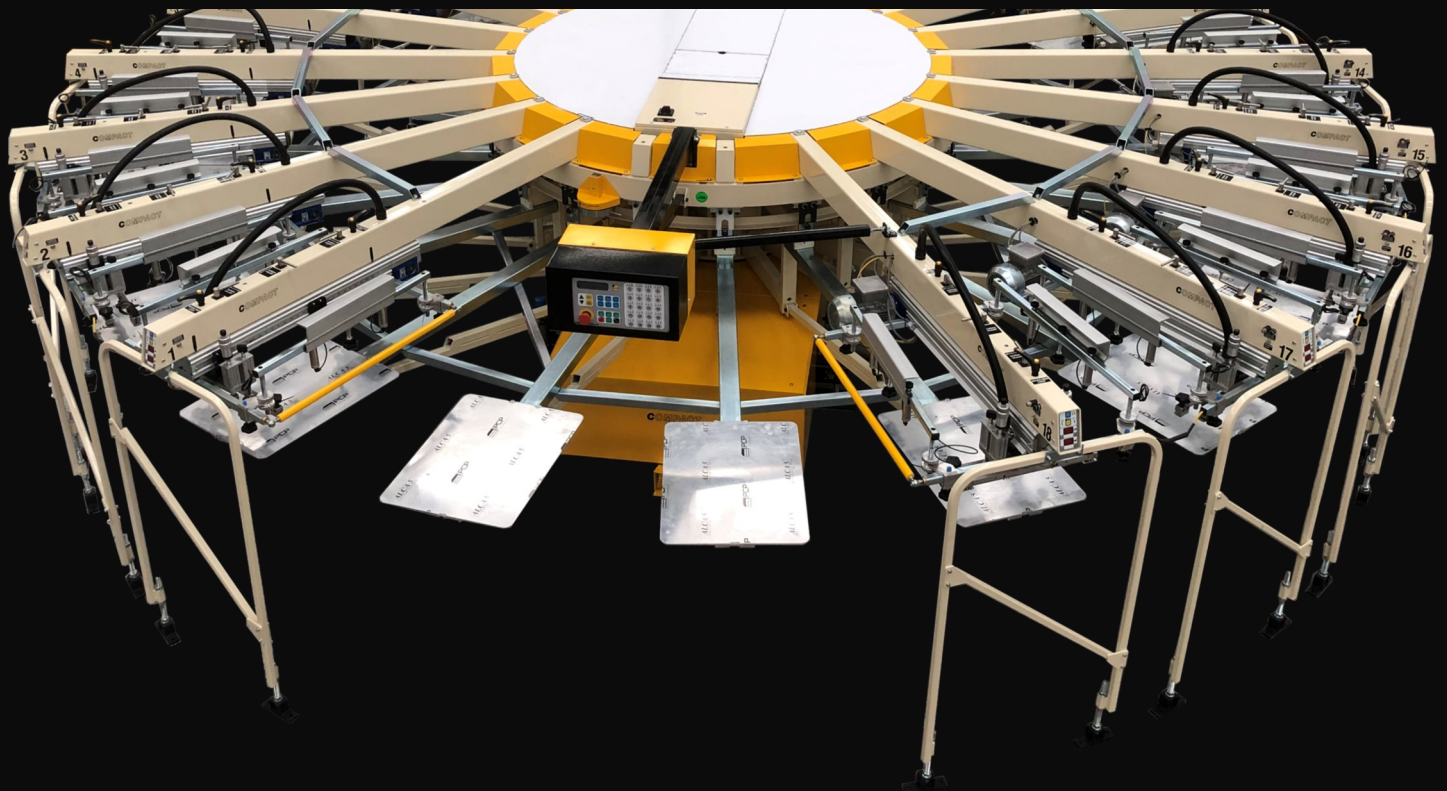

# EOFY SALE UP TO 15% OFF

**FOR MORE INFO, CONTACT US...**

**OFFICE: +61 3 95872600 | MOB: 0418 333 864**  
**[sales@tasinternational.com.au](mailto:sales@tasinternational.com.au)**