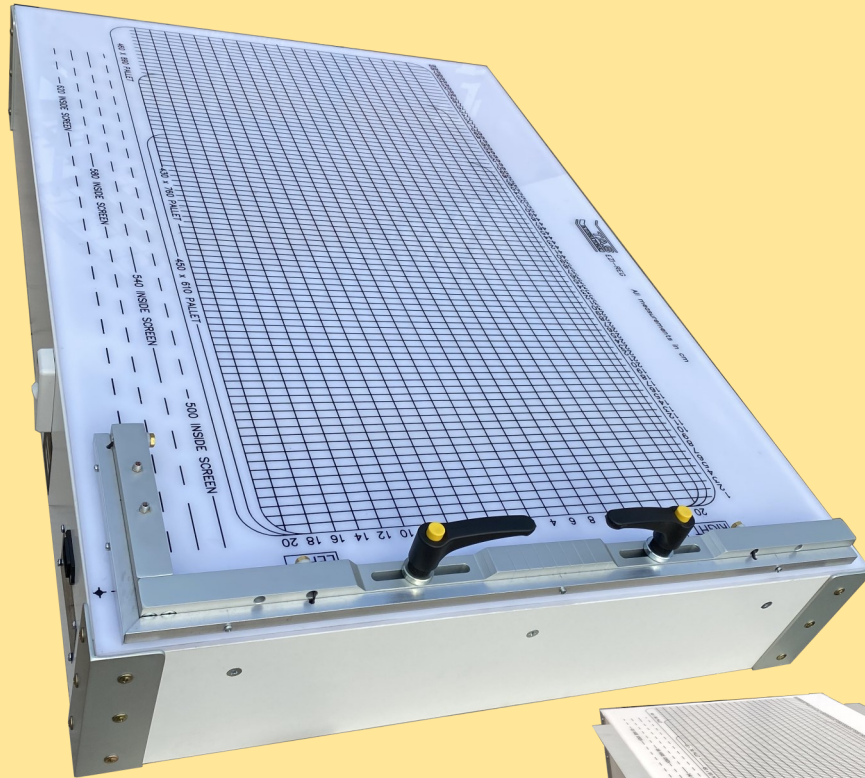

TAS EZY PRE-REGISTRATION SYSTEM

LIGHT BOX

PRE-REG PALLET

**Pallet Length from: 610mm, 762mm
and 890mm**

Trolley Stand

Note: Trolley Stand is Optional Extra's.
Ezi Reg System can be purchased separately.