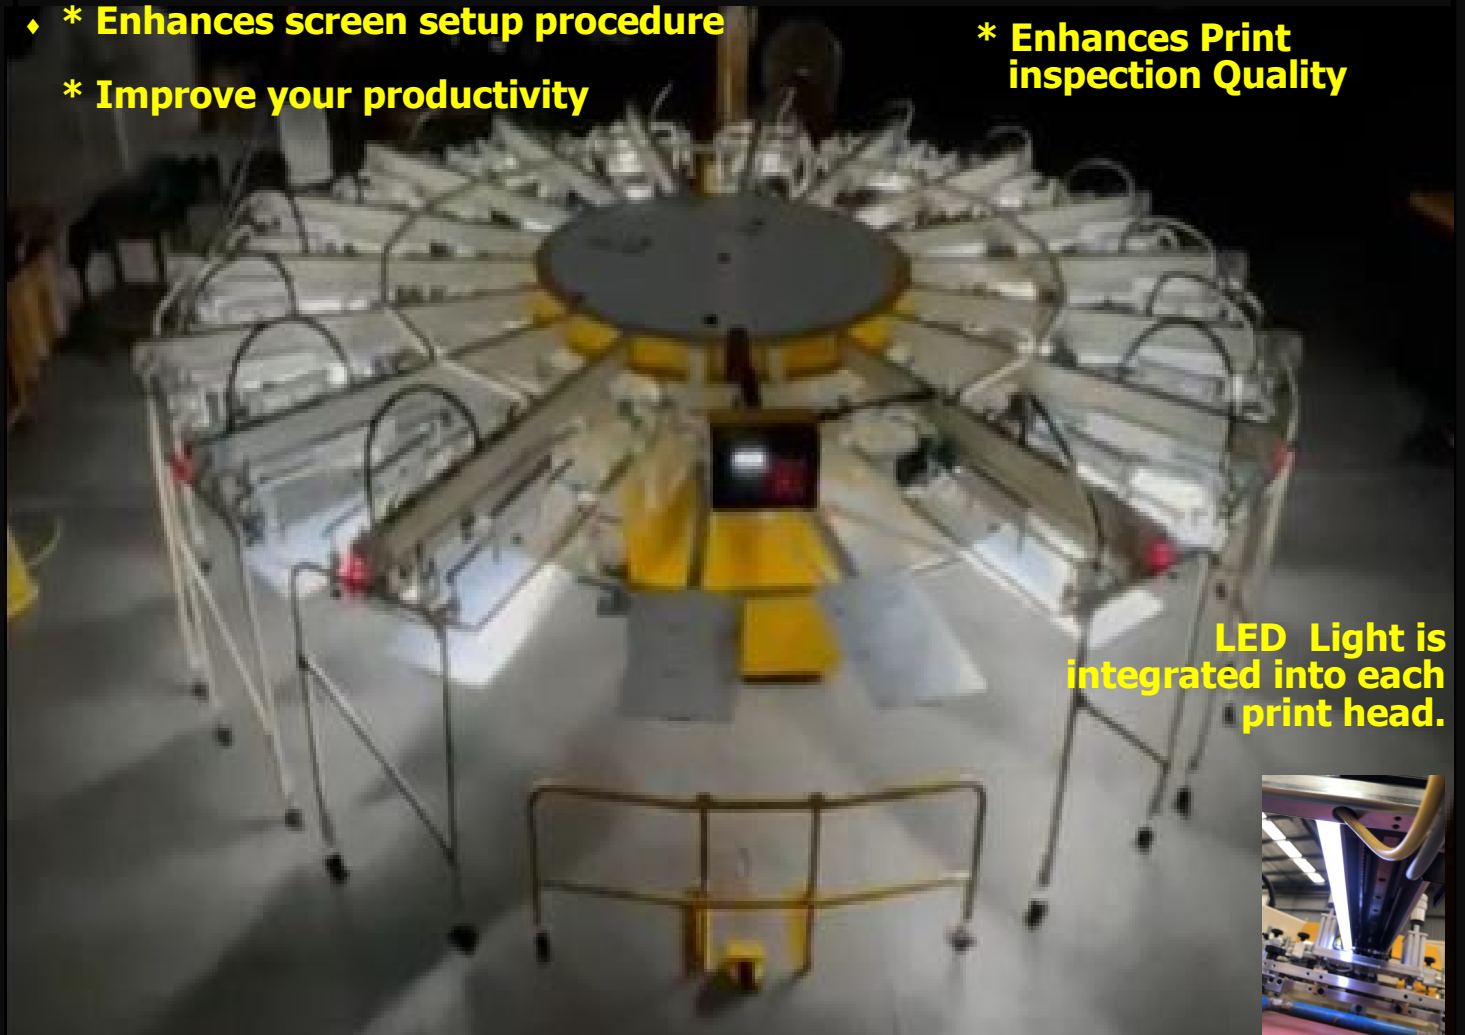

New Upgrade Feature! LED LIGHTING on TAS existing machine

- ◆ * Enhances screen setup procedure
- * Improve your productivity

- * Enhances Print inspection Quality

LED Light is integrated into each print head.