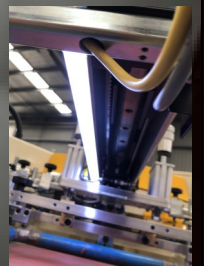

New Upgrade Feature! LED LIGHTING on TAS existing machine

- ◆ * Enhances screen setup procedure
- * Improve your productivity

- * Enhances Print inspection Quality

LED Light is integrated into each print head.